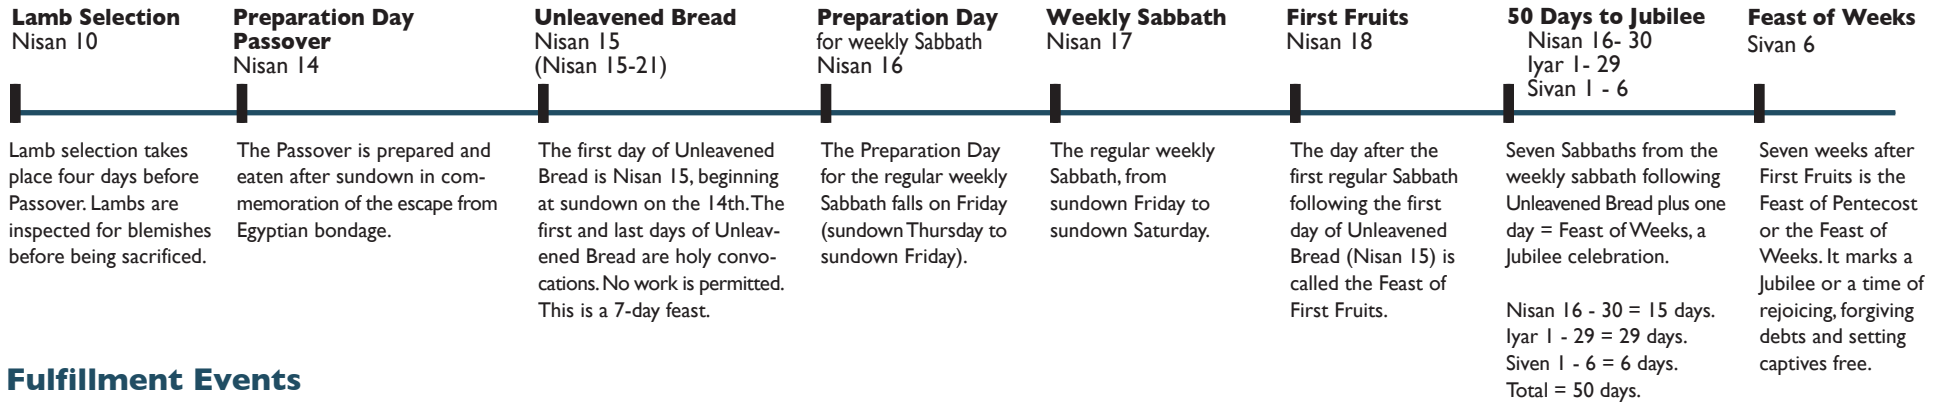

Redemption Chart

The Events of Passover, 30 AD

Prophetic Events: Passover/Unleavened Bread/First Fruits/Feast of Weeks

(Jewish days are counted from sundown to sundown and are based on the lunar calendar)